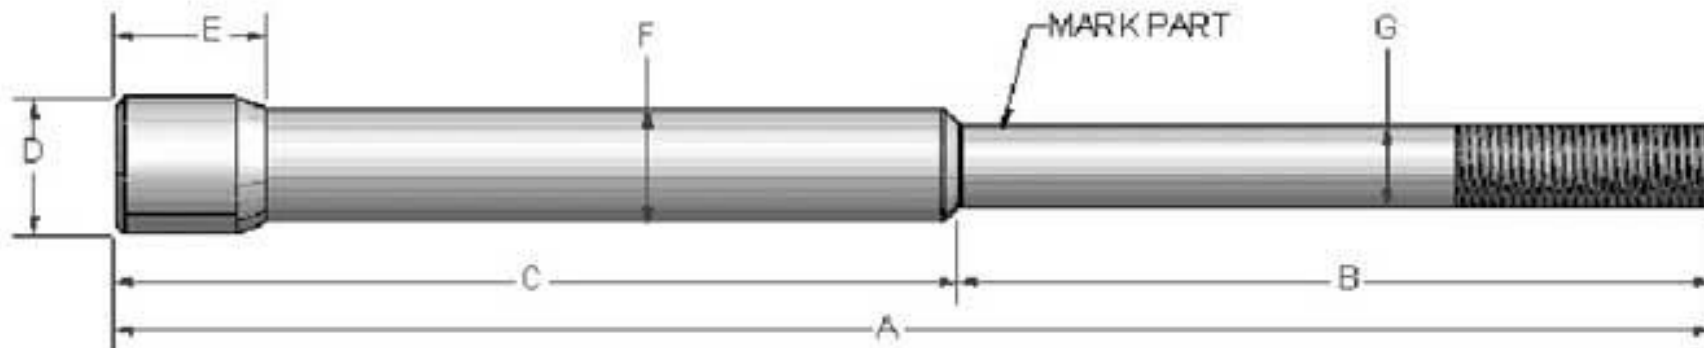

PINS - EXTRA HIGH PRESSURE

HEAD DESCRIPTION	FAB NO.	PIN NO.	A	B	C	D	E	F	G
2 7/8" - 10,000 WP	307-0027	313-4027XH	10 3/8"	6 1/4"	4 1/8"	1 1/2"	3/8"	1 1/4"	7/8"
3 1/2" - 10,000 WP	307-0034	313-4034XH	10 3/4"	6 1/4"	4 1/2"	1 1/2"	3/8"	1 1/4"	7/8"
4 1/2" - 10,000 WP	307-0044	313-4044XH	11 5/8"	6 1/4"	5 3/8"	1 1/2"	3/8"	1 1/4"	7/8"
5" - 10,000 WP	307-0050	313-4054XH	13 7/8"	8 1/4"	5 5/8"	1 1/2"	3/8"	1 1/4"	7/8"
5 1/2" - 10,000 WP	307-0054	313-4054XH	13 7/8"	8 1/4"	5 5/8"	1 1/2"	3/8"	1 1/4"	7/8"
6 5/8" - 10,000 WP	307-0065	313-4070XH	15 7/8"	8 1/4"	7 5/8"	1 1/2"	3/8"	1 1/4"	7/8"
7" - 10,000 WP	307-0070	313-4070XH	15 7/8"	8 1/4"	7 5/8"	1 1/2"	3/8"	1 1/4"	7/8"
7 5/8" - 7,500 WP	307-0075	313-4070XH	15 7/8"	8 1/4"	7 5/8"	1 1/2"	3/8"	1 1/4"	7/8"
8 5/8" - 7,500 WP	307-0085	313-4095XH	20 1/8"	10 3/8"	9 3/4"	1 7/8"	3/8"	1 5/8"	1 1/4"
9 5/8" - 7,500 WP	307-0095	313-4095XH	20 1/8"	10 3/8"	9 3/4"	1 7/8"	3/8"	1 5/8"	1 1/4"
10 3/4" - 5,000 WP	307-0106	313-4095XH	20 1/8"	10 3/8"	9 3/4"	1 7/8"	3/8"	1 5/8"	1 1/4"
11 3/4" - 5,000 WP	307-0116	313-4095XH	20 1/8"	10 3/8"	9 3/4"	1 7/8"	3/8"	1 5/8"	1 1/4"
12 3/4" - 5,000 WP	307-0126	313-4126XH	20 1/8"	10 3/8"	9 3/4"	1 7/8"	3/8"	1 5/8"	1 1/4"
13 3/8" - 5,000 WP	307-0133	313-4133XH	21 3/8"	11"	10 3/8"	1 7/8"	3/8"	1 3/4"	1 1/2"
16" - 3,000 WP	307-0160	313-4133XH	21 3/8"	11"	10 3/8"	1 7/8"	3/8"	1 3/4"	1 1/2"
18 5/8" - 3,000 WP	307-0185	313-4133XH	21 3/8"	11"	10 3/8"	1 7/8"	3/8"	1 3/4"	1 1/2"
20" - 3,000 WP	307-0200	313-4133XH	21 3/8"	11"	10 3/8"	1 7/8"	3/8"	1 3/4"	1 1/2"

ILLUSTRATION NO.

4.0B

PINS, EXTRA HIGH PRESSURE